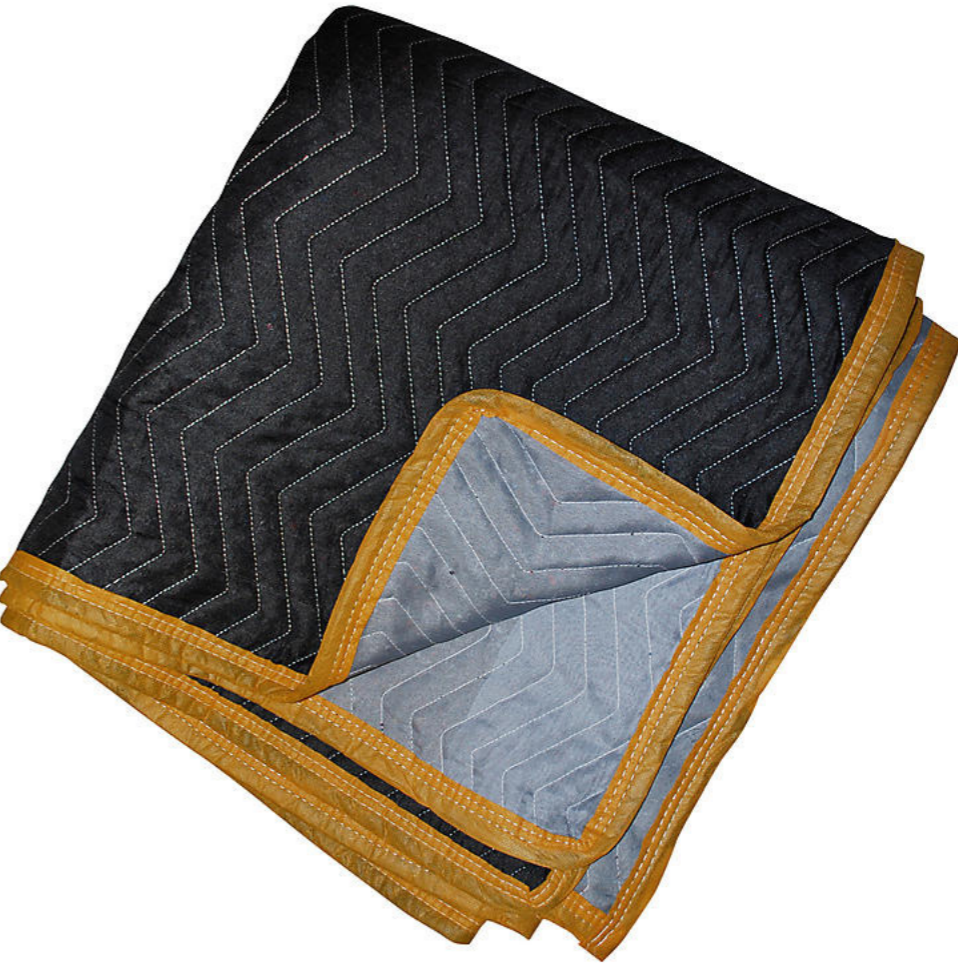

# Spring 2019 Collection

Spring 2019 Collection

Moving Forward 1014

Honest 965

Caddy Corner 1016

Wild West 717

Vault Lights 1010

Grateful Grid 1015

# Wild West

Our Wild West distressed leather features a scratch resistant surface with a matte finish, like a well-worn pair of cowgirl boots.

<b>PATTERN</b>	717
<b>COLORWAYS</b>	6
<b>APPLICATION</b>	Upholstery
<b>CONTENT</b>	Full grain leather, semi-aniline dyed
<b>AVERAGE HIDE</b>	48 sq. ft.
<b>AVERAGE THICKNESS</b>	.09-1.0 mm
<b>FINISH</b>	Waxy protective and scratch resistant
<b>ORIGIN</b>	Italy
<b>FLAME RESISTANCE</b>	California TB 117-2013 Section 1 (Pass)
<b>PRICE   GRADE</b>	\$13.00/sq. ft.   Leather III